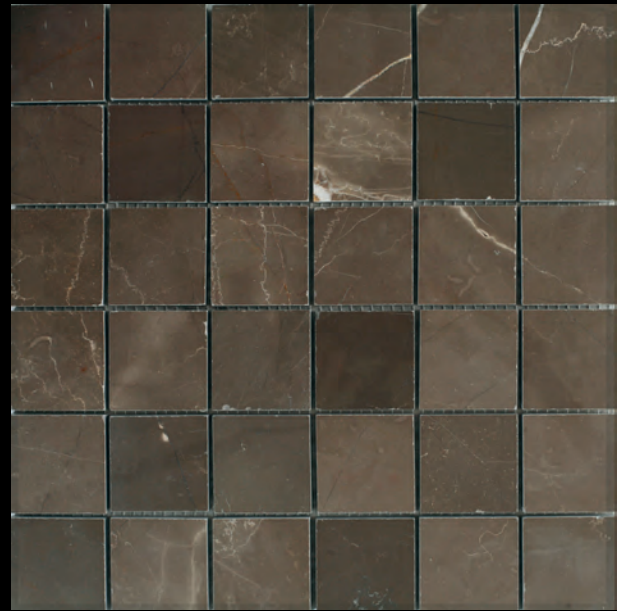

Ref. *Mosaic big cube*