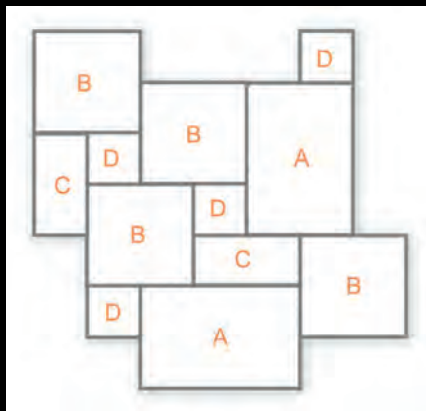

measures (mm)

- A 610 x 406
- B 406 x 406
- C 406 x 201
- D 201 x 201

**Ref. 3**

measures (mm)

- A 686 x 457
- B 457 x 457
- C 457 x 226,5
- D 226,5 x 226,5

**Set**

The pieces are calculated to a join of 2 mm.