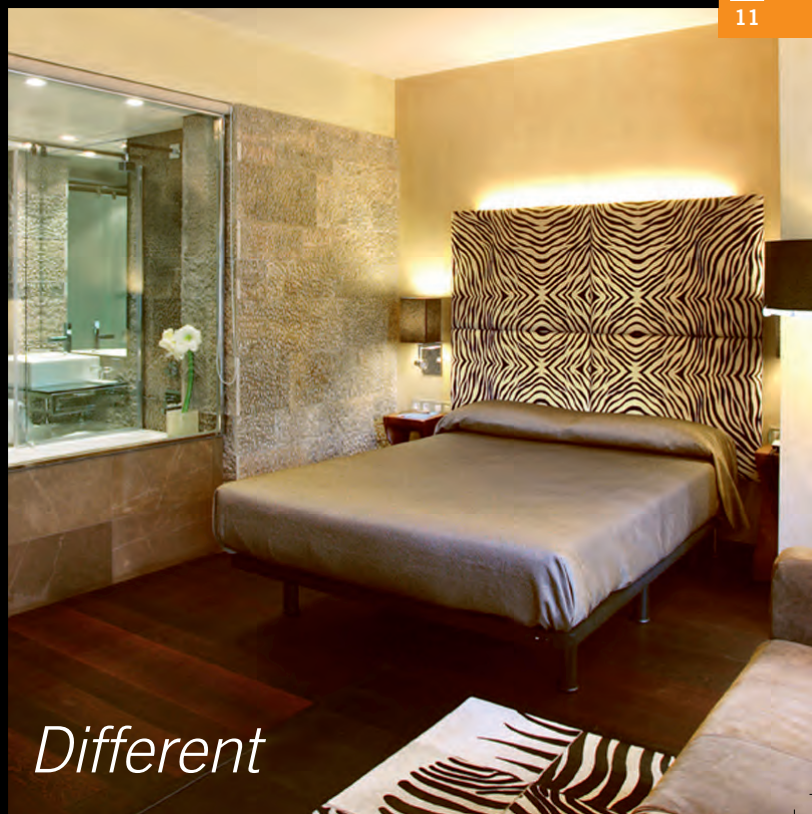

*Different*

12  
13

*Ref. Pattern brushed*

*Classic and natural*

**Ref. 1**

measures (mm)

- A 457 x 305
- B 305 x 305
- C 305 x 150,5
- D 150,5 x 150,5

**Ref. 2**