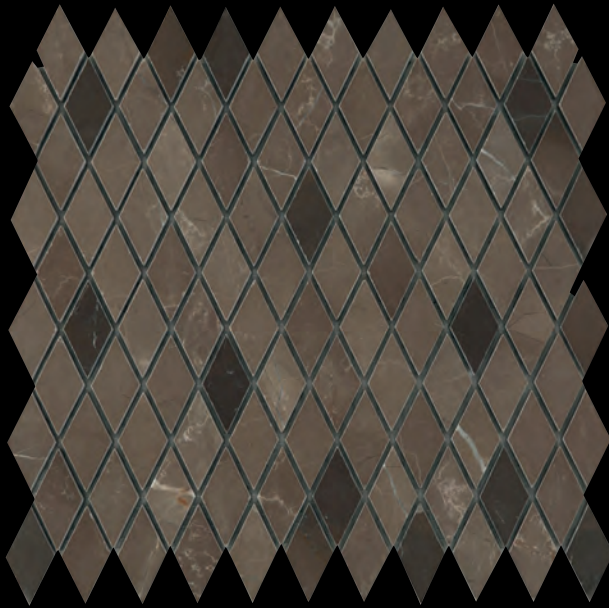

Classic and different

Ref. *Mosaic diamond*