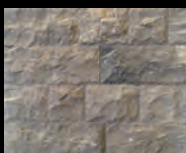

Ref. **Barrugo**
10 x LL cm.