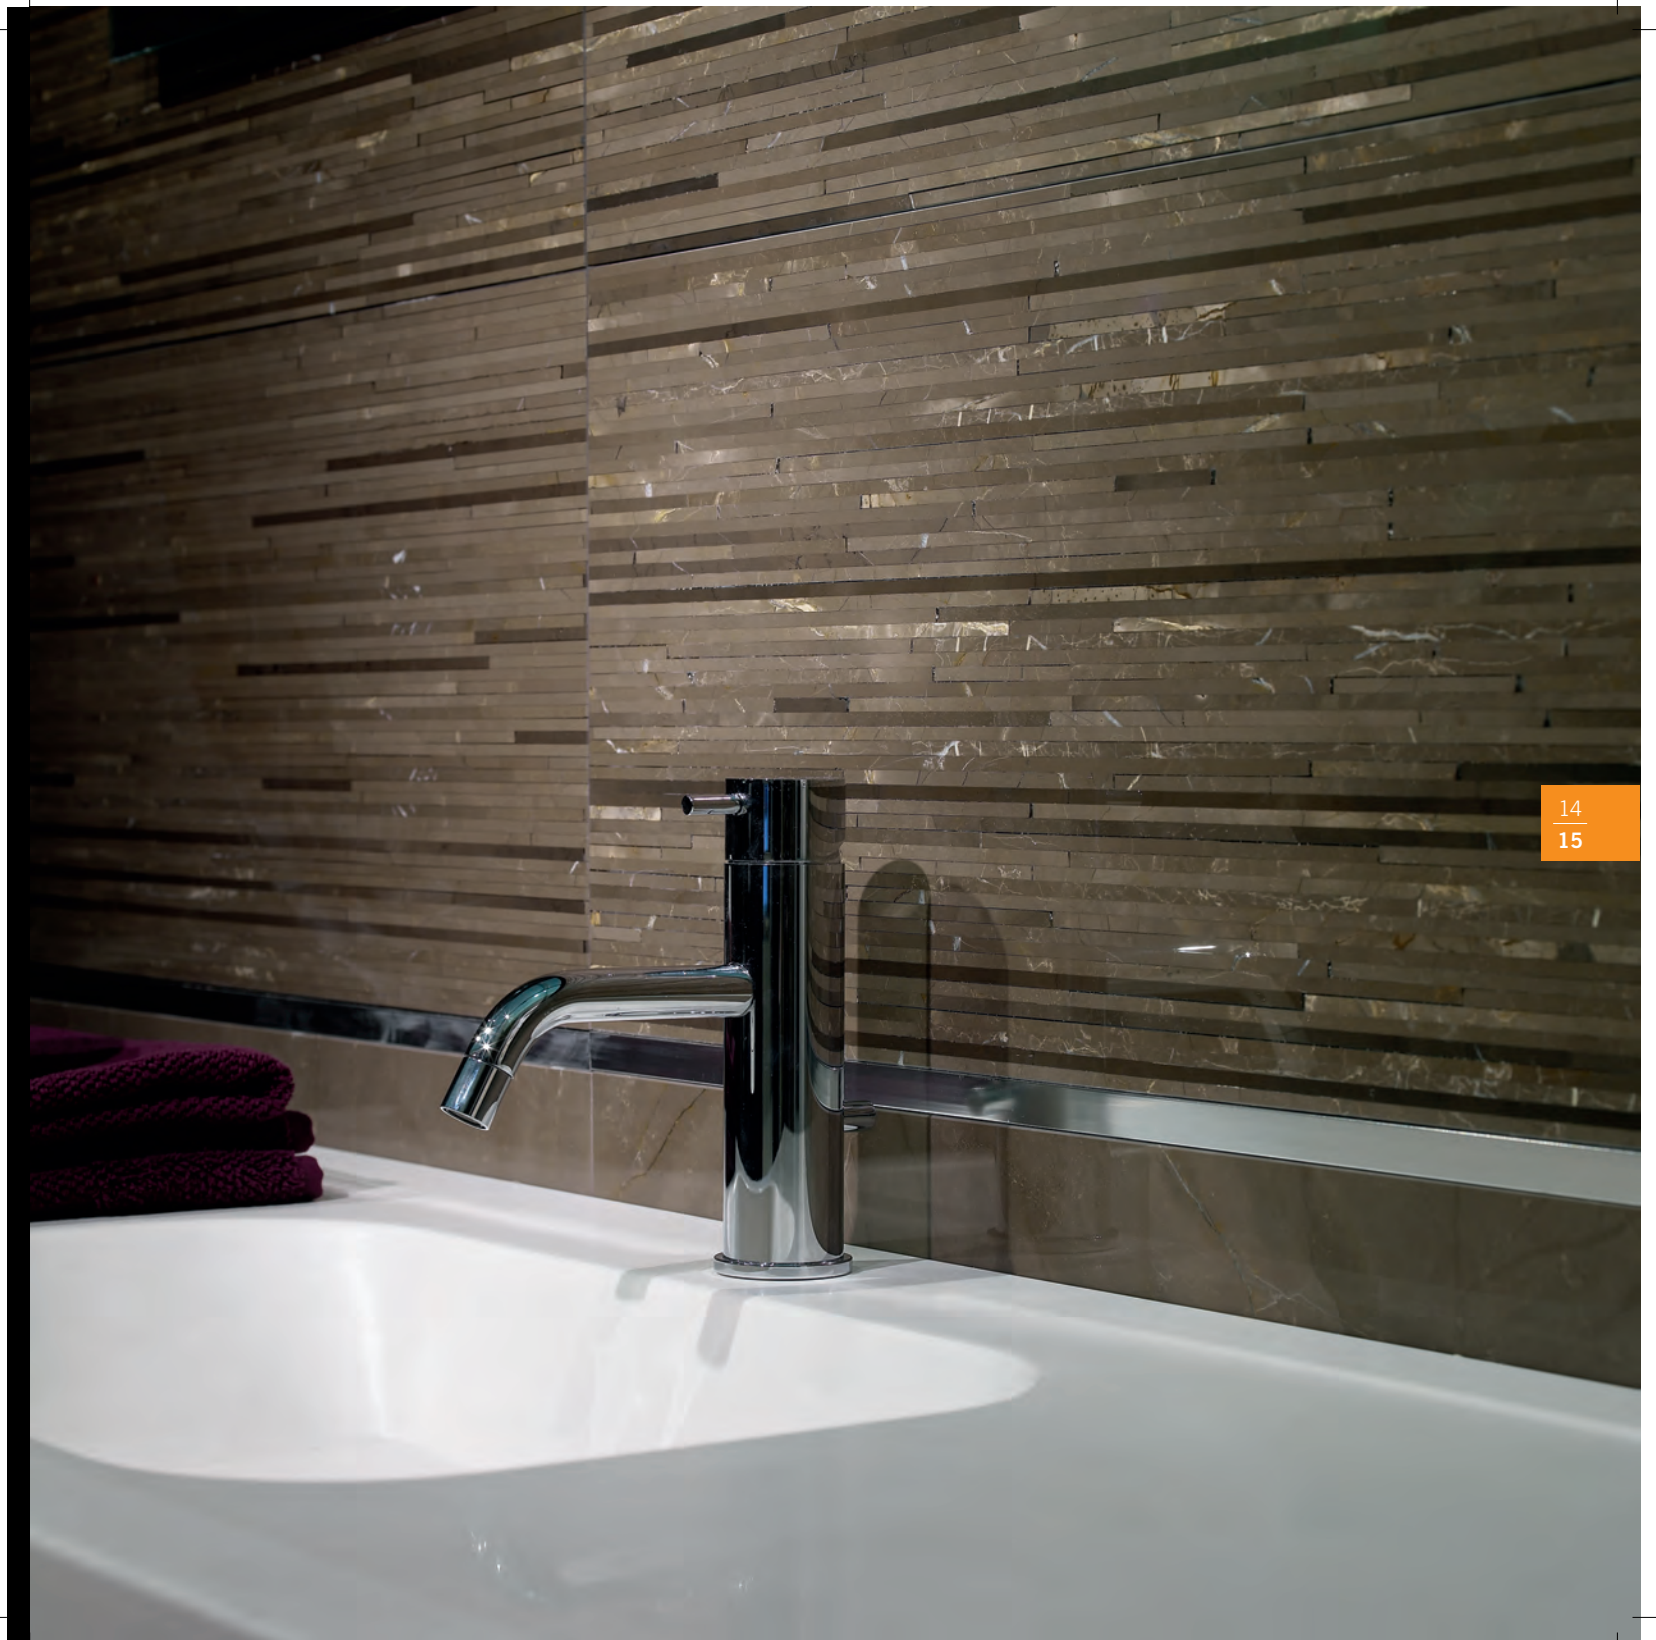

Ref. **Marfil Cuadro 100**  
slabs total measure: 280 x 150  
slabs commercial measure: 275 x 145

98x98 mm

Ref. **Gris Pulpis Cuadro 100**  
total measure slabs: 280 x 150  
commercial measure slabs: 275 x 145