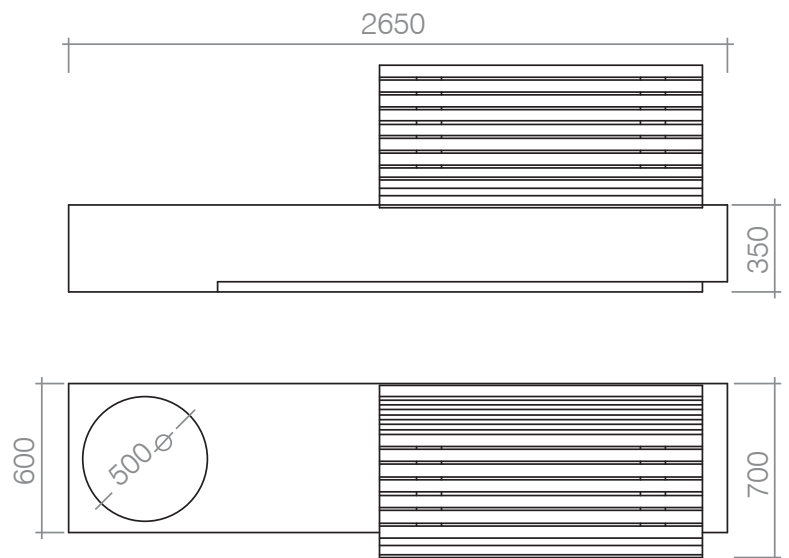

BANCO JADINERA/BENCH PLANTER

CENTRAL PARK

MATERIALES/MATERIALS:

GRANITO ASERRADO/SAWN GRANITE

MADERA TRATADA DE IROCO/TREATED IROKO WOOD

PLETINAS DE ACERO INOXIDABLE/STAINLESS STEEL FASTENERS

TORNILLERÍA ACERO INOX/STAINLESS STEEL SCREWS