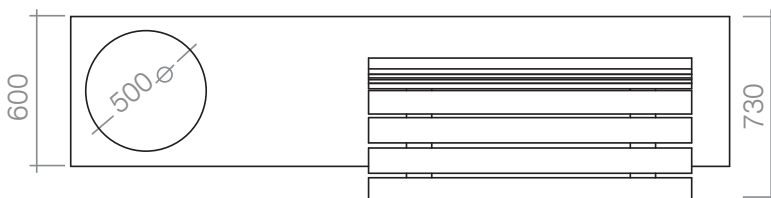

BANCO JADINERA/BENCH PLANTER

ALLEY PARK

MATERIALES/MATERIALS:

GRANITO ASERRADO/SAWN GRANITE

MADERA TRATADA DE IROCO/TREATED IROKO WOOD

PLETINAS DE ACERO INOXIDABLE/STAINLESS STEEL FASTENERS

TORNILLERÍA ACERO INOX/STAINLESS STEEL SCREWS