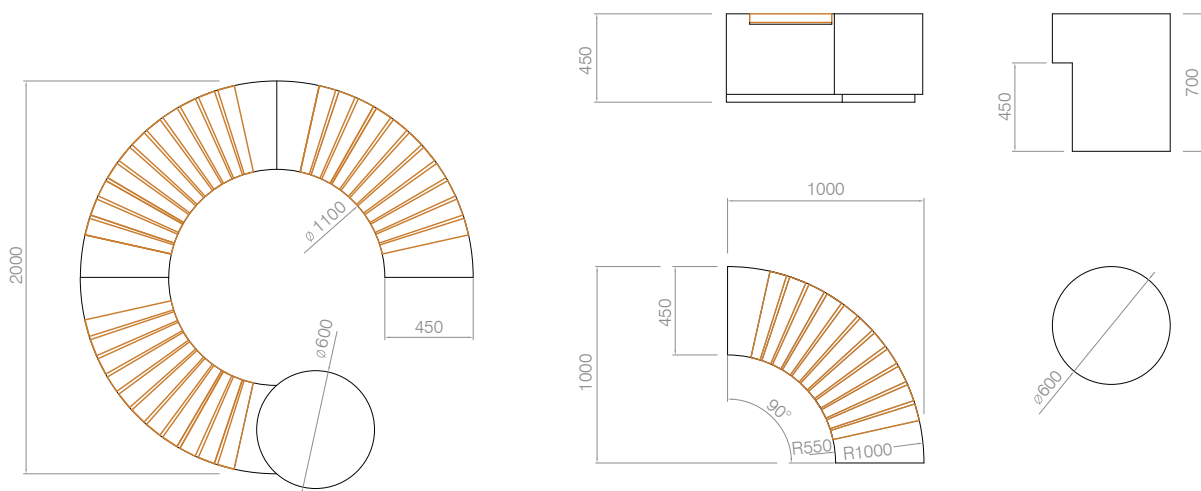

(1) BANCO/BENCH

(2) MESA/TABLE

BANCOS MODULARES/MODULAR BENCHES

DOT-C

MATERIALES/MATERIALS:

GRANITO ASERRADO/SAWN GRANITE
ACERO INOXIDABLE/STAINLESS STEEL
MADERA DE IROKO/TREATED IROKO WOOD

(1) BANCO/BENCH

(2) MESA/TABLE