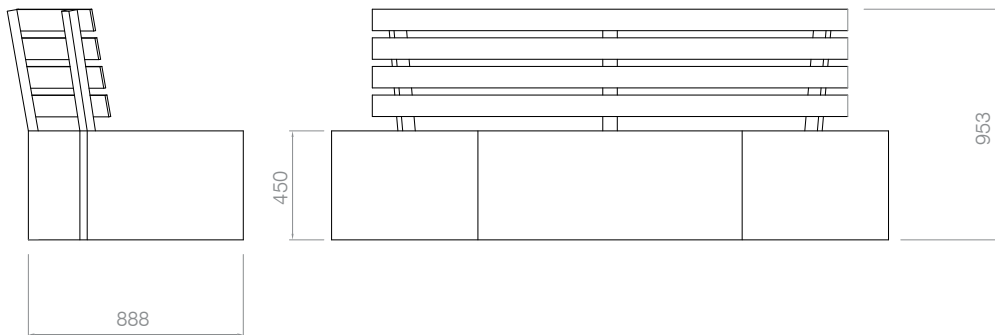

BANCOS/BENCHES

SMILE

MATERIALES/MATERIALS:

GRANITO ASERRADO/SAWN GRANITE

ACERO INOXIDABLE/STAINLESS STEEL

TORNILLERÍA ACERO INOX/STAINLESS STEEL SCREWS