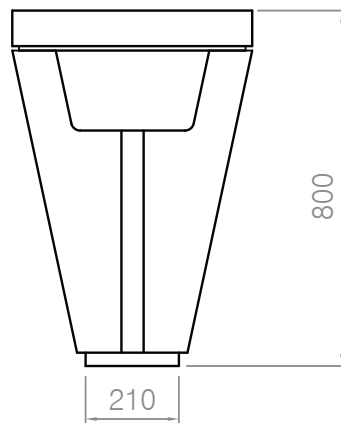

PAPELERA/LITTER BIN

METROPOLITAN

MATERIALES/MATERIALS:

GRANITO ASERRADO/SAWN GRANITE
ACERO INOXIDABLE/STAINLESS STEEL