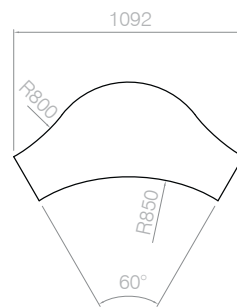

BANCOS MODULARES/MODULAR BENCHES

FLOWER P

MATERIALES/MATERIALS:

GRANITO ASERRADO/SAWN GRANITE

(1) BANCO/BENCH