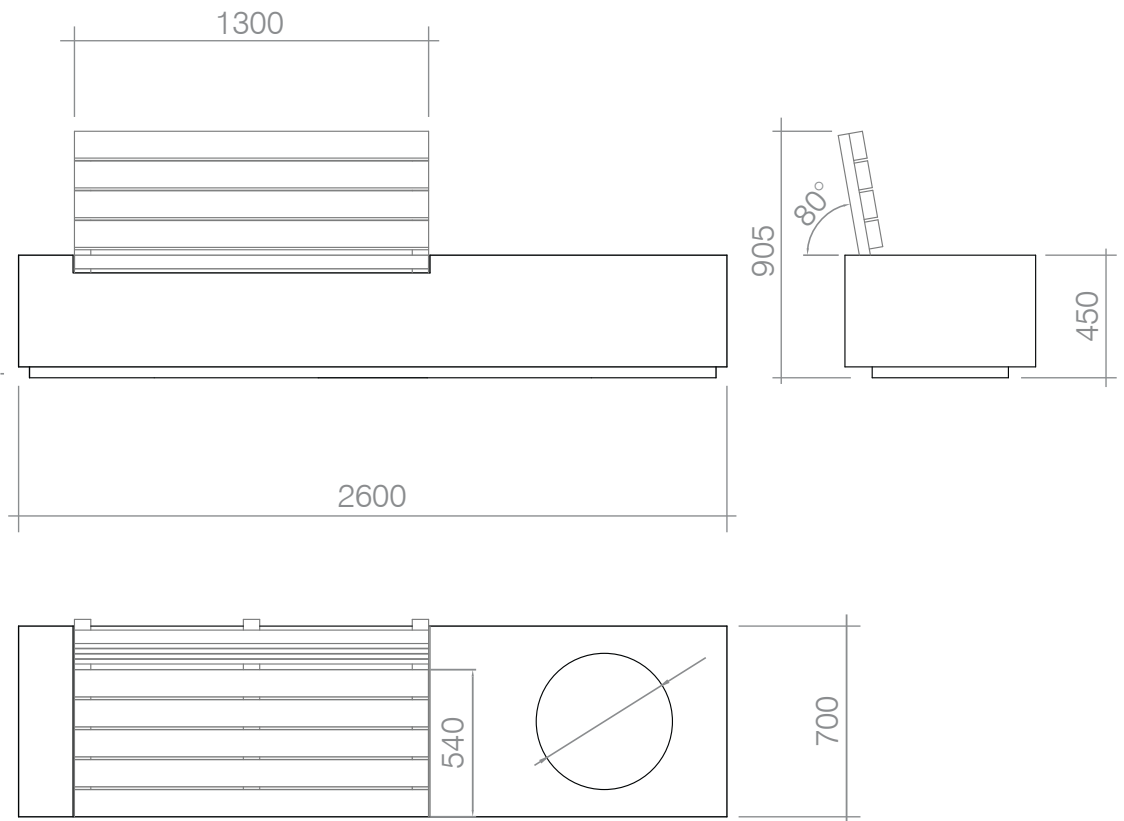

BANCO JADINERA/BENCH PLANTER

HYDE PARK

MATERIALES/MATERIALS:

GRANITO ASERRADO/SAWN GRANITE

ACERO INOXIDABLE/STAINLESS STEEL

TORNILLERÍA ACERO INOX/STAINLESS STEEL SCREWS